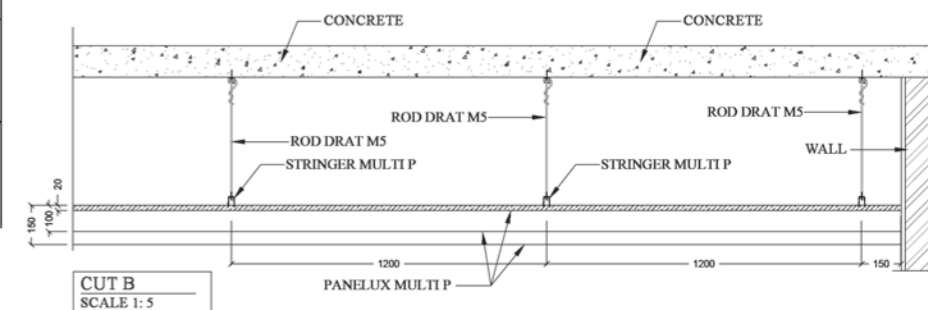

DEPOK REGION GENERAL HOSPITAL - WEST JAVA

PANELLUX® MULTI-P CEILING

PANELLUX® Multi-P Ceiling offers ease of installation and provides both aesthetic and functional look to your ceiling. **PANELLUX Multi-P Ceiling System** provides design flexibility with a combination of 30mm, 80mm, 130mm and 180mm width panels and height range between 20mm to 150mm. The ceiling profile is ideal for interior and exterior applications such as terraces, corridors, canopies, lobbies and toilets at airport terminal buildings, shopping centers, showrooms, apartments, transportation, factories and so on.

PANELLUX® Multi-P Ceiling is made from Pre-painted Aluminium. The installation uses the stringer frame with the Clip-Lock system without the need for bolts or screws. Products are available in Plain, Color and Woodgrain finish.

PANELLUX® MULTI-P CEILING

PRODUCT	INFORMATION
 ROD M5	Rod Drat M5 Material : Wire Rod Galvanized 4,5mm
 SMP	Stringer Multi-P Material : Galvanis Length : 3 meter
 3930P	Panel 39.30P Material : Aluminium Standard Color : White, Silver, Woodgrain
 6430P	Panel 64.30P Material : Aluminium Standard Color : White, Silver, Woodgrain
 8020P	Panel 80.20P Material : Aluminium Standard Color : White, Silver, Woodgrain
 13020P	Panel 130.20P Material : Aluminium Standard Color : White, Silver, Woodgrain
 18020P	Panel 180.20P Material : Aluminium Standard Color : White, Silver, Woodgrain
 WA-1919	WALL ANGLE 1919 Material : Aluminium Length : 3 m