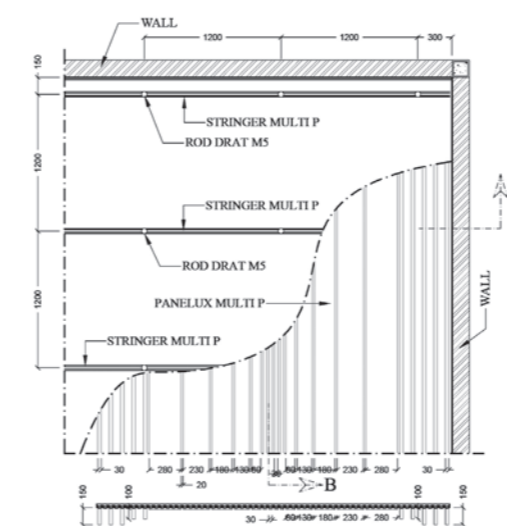

DEPOK REGION GENERAL HOSPITAL - WEST JAVA

PANELLUX® MULTI-P CEILING

PANELLUX® Multi-P Ceiling offers ease of installation and provides both aesthetic and functional look to your ceiling. **PANELLUX Multi-P Ceiling System** provides design flexibility with a combination of 30mm, 80mm, 130mm and 180mm width panels and height range between 20mm to 150mm. The ceiling profile is ideal for interior and exterior applications such as terraces, corridors, canopies, lobbies and toilets at airport terminal buildings, shopping centers, showrooms, apartments, transportation, factories and so on.

PANELLUX® MULTI-P CEILING

PRODUCT	INFORMATION
 ROD M5	Rod Drat M5 Material : Wire Rod Galvanized 4,5mm
 SMP	Stringer Multi-P Material : Galvanis Length : 3 meter
 3930P	Panel 39.30P Material : Aluminium Standard Color : White, Silver, Woodgrain
 6430P	Panel 64.30P Material : Aluminium Standard Color : White, Silver, Woodgrain
 8020P	Panel 80.20P Material : Aluminium Standard Color : White, Silver, Woodgrain
 13020P	Panel 130.20P Material : Aluminium Standard Color : White, Silver, Woodgrain
 18020P	Panel 180.20P Material : Aluminium Standard Color : White, Silver, Woodgrain
 WA-1919	WALL ANGLE 1919 Material : Aluminium Length : 3 m