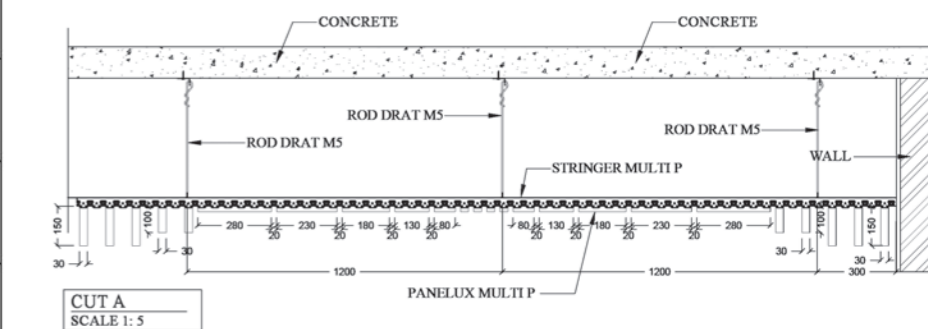

DEPOK REGION GENERAL HOSPITAL - WEST JAVA

PANELLUX® MULTI-P CEILING

PANELLUX® Multi-P Ceiling offers ease of installation and provides both aesthetic and functional look to your ceiling. **PANELLUX Multi-P Ceiling System** provides design flexibility with a combination of 30mm, 80mm, 130mm and 180mm width panels and height range between 20mm to 150mm. The ceiling profile is ideal for interior and exterior applications such as terraces, corridors, canopies, lobbies and toilets at airport terminal buildings, shopping centers, showrooms, apartments, transportation, factories and so on.

PANELLUX® Multi-P Ceiling is made from Pre-painted Aluminium. The installation uses the stringer frame with the Clip-Lock system without the need for bolts or screws. Products are available in Plain, Color and Woodgrain finish.

PANELLUX® MULTI-P CEILING

PRODUCT	INFORMATION
 ROD M5	Rod Drat M5 Material : Wire Rod Galvanized 4,5mm
 SMP	Stringer Multi-P Material : Galvanis Length : 3 meter
 3930P	Panel 39.30P Material : Aluminium Standard Color : White, Silver, Woodgrain
 6430P	Panel 64.30P Material : Aluminium Standard Color : White, Silver, Woodgrain
 8020P	Panel 80.20P Material : Aluminium Standard Color : White, Silver, Woodgrain
 13020P	Panel 130.20P Material : Aluminium Standard Color : White, Silver, Woodgrain
 18020P	Panel 180.20P Material : Aluminium Standard Color : White, Silver, Woodgrain
 WA-1919	WALL ANGLE 1919 Material : Aluminium Length : 3 m