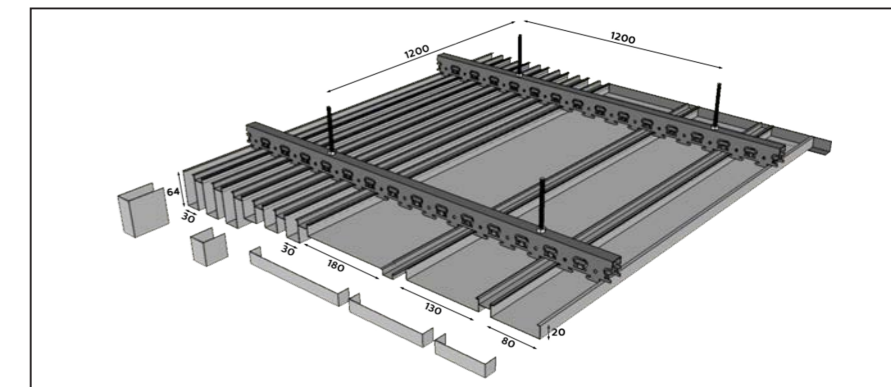

DEPOK REGION GENERAL HOSPITAL - WEST JAVA

PANELLUX® MULTI-P CEILING

PANELLUX® Multi-P Ceiling offers ease of installation and provides both aesthetic and functional look to your ceiling. **PANELLUX Multi-P Ceiling System** provides design flexibility with a combination of 30mm, 80mm, 130mm and 180mm width panels and height range between 20mm to 150mm. The ceiling profile is ideal for interior and exterior applications such as terraces, corridors, canopies, lobbies and toilets at airport terminal buildings, shopping centers, showrooms, apartments, transportation, factories and so on.

PANELLUX® Multi-P Ceiling is made from Pre-painted Aluminium. The installation uses the stringer frame with the Clip-Lock system without the need for bolts or screws. Products are available in Plain, Color and Woodgrain finish.

PANELLUX® MULTI-P CEILING

PRODUCT	INFORMATION
 ROD M5	Rod Drat M5 Material : Wire Rod Galvanized 4,5mm
 SMP	Stringer Multi-P Material : Galvanis Length : 3 meter
 3930P	Panel 39.30P Material : Aluminium Standard Color : White, Silver, Woodgrain
 6430P	Panel 64.30P Material : Aluminium Standard Color : White, Silver, Woodgrain
 8020P	Panel 80.20P Material : Aluminium Standard Color : White, Silver, Woodgrain
 13020P	Panel 130.20P Material : Aluminium Standard Color : White, Silver, Woodgrain
 18020P	Panel 180.20P Material : Aluminium Standard Color : White, Silver, Woodgrain
 WA-1919	WALL ANGLE 1919 Material : Aluminium Length : 3 m